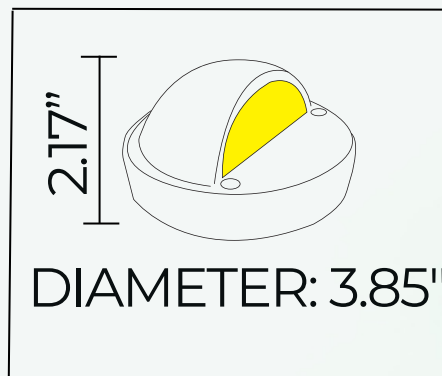

ABBA

LIGHTING USA

12V Landscape Light Specialist

- **POWER:**
INTEGRATED 3W LED 12V AC/DC
3000K OR 5000K
- **BODY:**
HEAVY DUTY CAST ALUMINUM
- **INCLUDED:**
20" INCHES WIRE
- **FINISH:**
BLACK
- **FEATURE:**
SURFACE MOUNT
- **CERTIFICATE:**
ETL LISTED