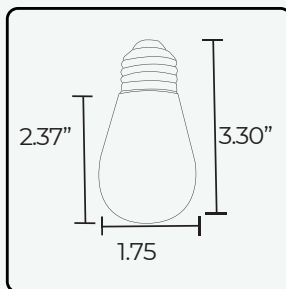

ABBA

LIGHTING USA

12V Landscape Light Specialist

- **POWER:**
2W per bulb (40W each set)
- **VOLTAGE:**
12W AC LED COB
- **TEMPERATURE:**
WARM WHITE 3000K
- **FINISH:**
BLACK
- **LUMENS:**
90 LM PER BULB (1800 LM PER SET)
- **TECHNOLOGY:**
IP65