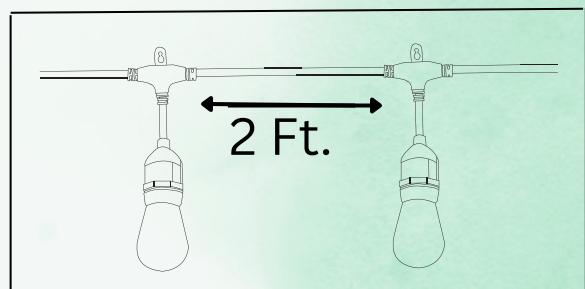

ABBA

LIGHTING USA

12V Landscape Light Specialist

- **POWER:**
2W per bulb (40W each set)
- **VOLTAGE:**
12W AC LED COB
- **TEMPERATURE:**
WARM WHITE 3000K
- **FINISH:**
BLACK
- **LUMENS:**
90 LM PER BULB (1800 LM PER SET)
- **TECHNOLOGY:**
IP65