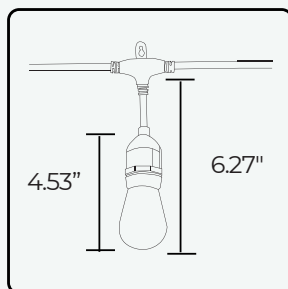

ABBA

LIGHTING USA

12V Landscape Light Specialist

- **POWER:**
2W per bulb (40W each set)
- **VOLTAGE:**
12W AC LED COB
- **TEMPERATURE:**
WARM WHITE 3000K
- **FINISH:**
BLACK
- **LUMENS:**
90 LM PER BULB (1800 LM PER SET)
- **TECHNOLOGY:**
IP65