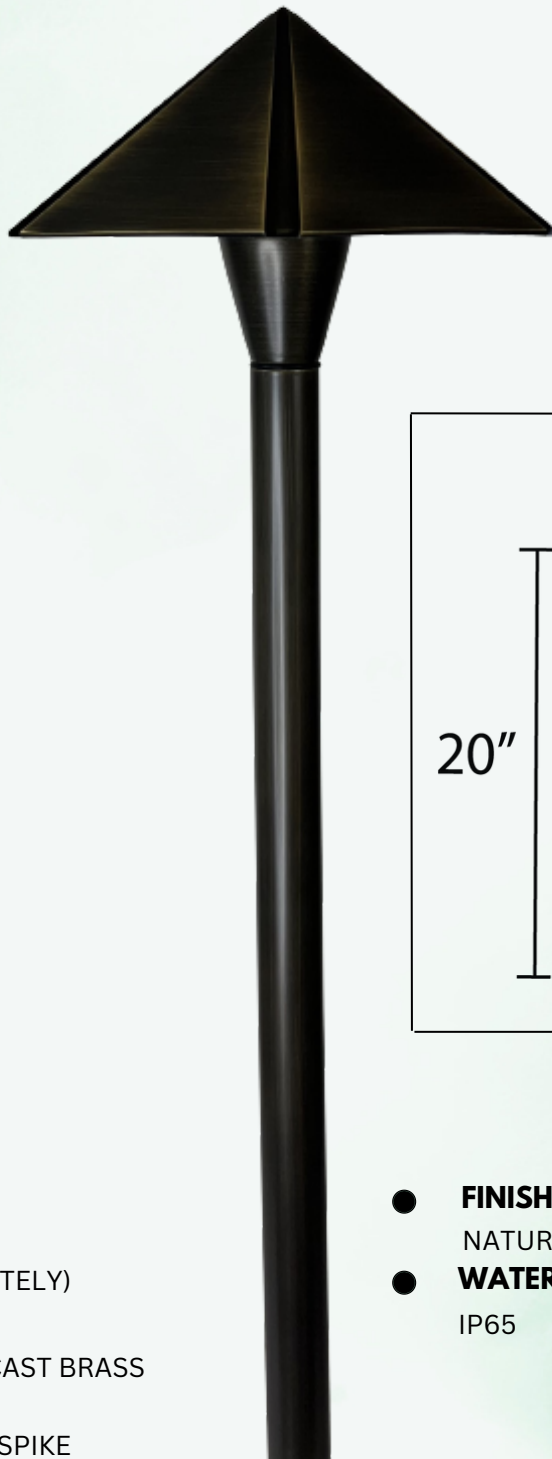

# ABBA

LIGHTING USA

12V Landscape Light Specialist

- **POWER:**  
G4  
(SOLD SEPARATELY)
- **BODY:**  
HEAVY DUTY CAST BRASS
- **INCLUDED:**  
ABS GROUND SPIKE

- **FINISH:**  
NATURAL BRASS
- **WATERPROOF RATING:**  
IP65