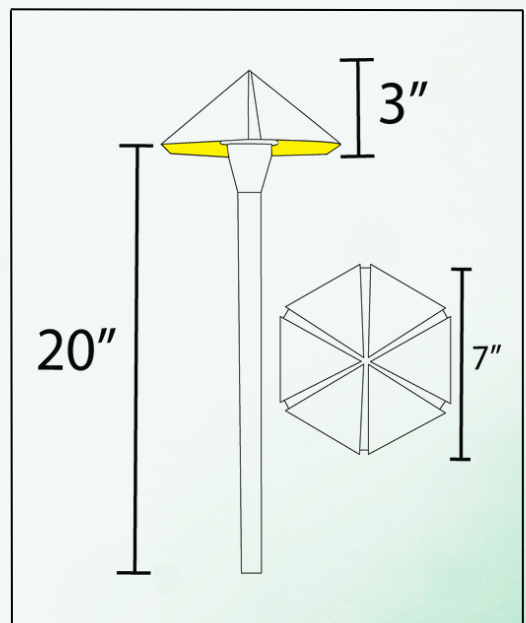

# ABBA

LIGHTING USA

12V Landscape Light Specialist

- **POWER:**  
G4  
(SOLD SEPARATELY)
- **BODY:**  
HEAVY DUTY CAST BRASS
- **INCLUDED:**  
ABS GROUND SPIKE

- **FINISH:**  
NATURAL BRASS
- **WATERPROOF RATING:**  
IP65