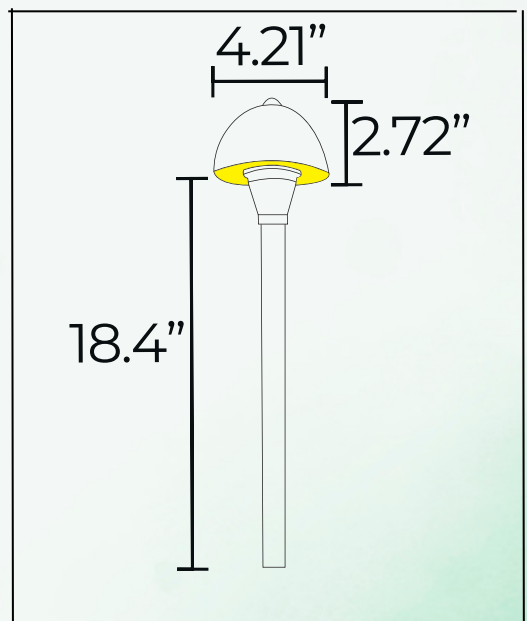

# ABBA

LIGHTING USA

12V Landscape Light Specialist

- **POWER:**  
G4  
(SOLD SEPARATELY)
- **BODY:**  
HEAVY DUTY CAST BRASS
- **INCLUDED:**  
ABS GROUND SPIKE

- **FINISH:**  
NATURAL BRASS
- **WATERPROOF RATING:**  
IP65