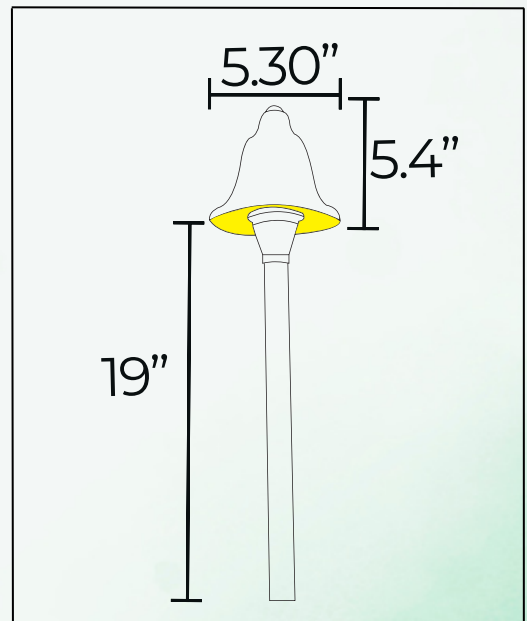

ABBA

LIGHTING USA

12V Landscape Light Specialist

- **POWER:**
G4
(SOLD SEPARATELY)
- **BODY:**
HEAVY DUTY CAST BRASS
- **INCLUDED:**
ABS GROUND SPIKE

- **FINISH:**
NATURAL BRASS
- **WATERPROOF RATING:**
IP65

PLB17

SPEC SHEET

www.ABBALightingUSA.com