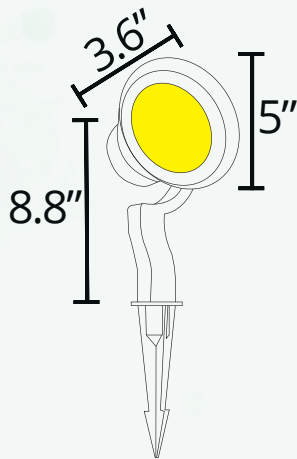

# ABBA

LIGHTING USA

12V Landscape Light Specialist

3 CCT  
3000K,  
4000K  
&  
5000K

- **POWER:**  
12W LED BIULT-IN CONSTANT LED DRIVER
- **BODY:**  
HEAVY DUTY CAST ALUMINUM
- **TEMPERATURE:**  
3CCT 3000K, 4000K & 5000K
- **FINISH:**  
BLACK
- **CERTIFICATE:**  
ETL LISTED
- **WATERPROF RATING::**  
IP65