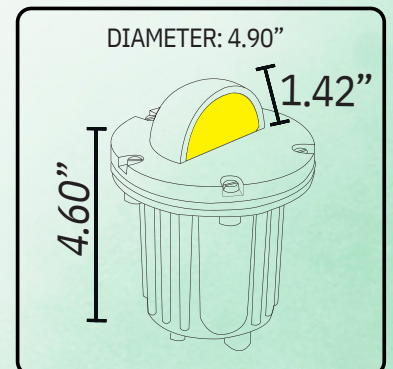

ABBA

LIGHTING USA

12V Landscape Light Specialist

- **BULB:**

12V MR16 LED BULB
"SOLD SEPARATELY"

- **BODY:**

HEAVY DUTY CAST
BRASS

- **WATERPROOF
RATING:**

IP65

- **FINISH:**

NATURAL BRASS

- **FEATURE:**

ABS GROUND SPIKE

- **CERTIFICATE:**

ETL LISTED

UNB02 SPEC SHEET