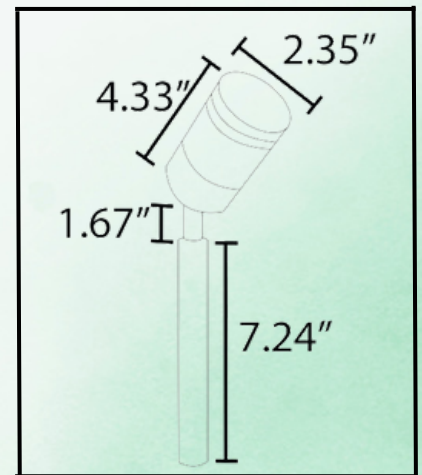

# ABBA

LIGHTING USA

12V Landscape Light Specialist

- **POWER:**

12V MR16 LED BULB  
"SOLD SEPARATELY"

- **BODY:**

HEAVY DUTY  
STAINLESS STEEL

- **WATERPROOF RATING:**

IP65

- **FINISH:**

BLACK AND  
STAINLESS STEEL

- **INCLUDED:**

ABS GROUND  
SPIKE