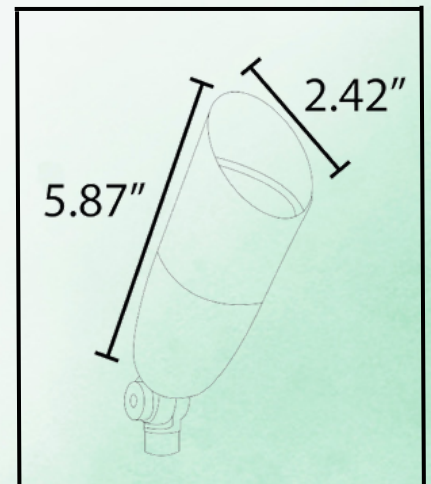

3000K WARM WHITE

- **WATERPROOF
RATING:**

IP65

- **FINISH:**

NATURAL BRASS OR
DARK BRASS

- **INCLUDED:**

ABS GROUND SPIKE

- **CERTIFICATE:**

ETL LISTED

1 PIN UP: 240LM
2 PIN UP: 380 LM
3 PIN UP: 525LM
4 PIN UP: 674LM
5 PIN UP: 960LM

SPB13

SPEC SHEET