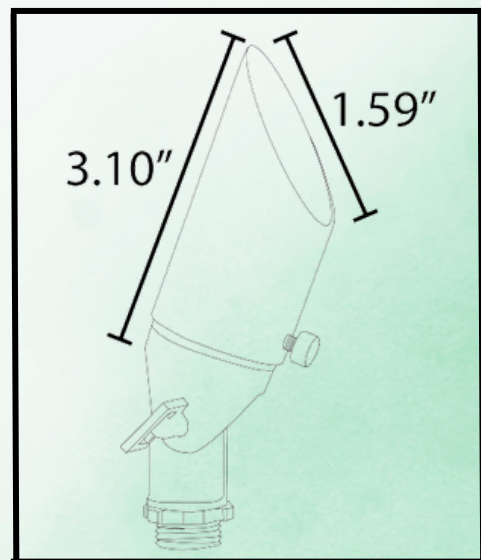

ABBA

LIGHTING USA

12V Landscape Light Specialist

- **POWER:**

12V MR11 LED BULB
"SOLD SEPARATELY"

- **BODY:**

HEAVY DUTY CAST
BRASS

- **WATERPROOF
  RATING:**

IP65

- **FINISH:**

NATURAL BRASS OR
DARK BRASS

- **INCLUDED:**

ABS GROUND SPIKE

- **CERTIFICATE:**

ETL LISTED

SPB11

SPEC SHEET