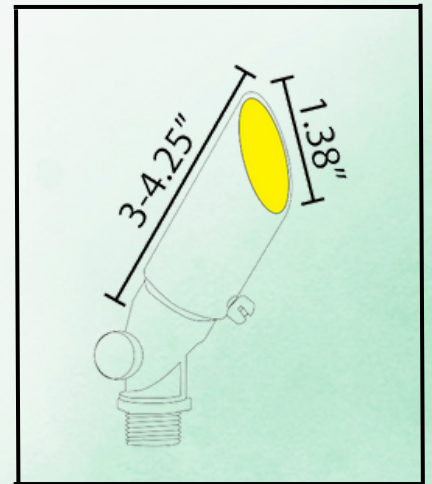

# ABBA

LIGHTING USA

12V Landscape Light Specialist

- **POWER:**  
8W COB AC/DC 12V
- **BODY:**  
HEAVY DUTY CAST BRASS
- **TEMPERATURE:**  
WARM WHITE 3000K
- **WATERPROOF RATING:**  
IP65
- **FINISH:**  
DARK BRASS
- **INCLUDED:**  
ABS GROUND SPIKE
- **CERTIFICATE:**  
ETL LISTED