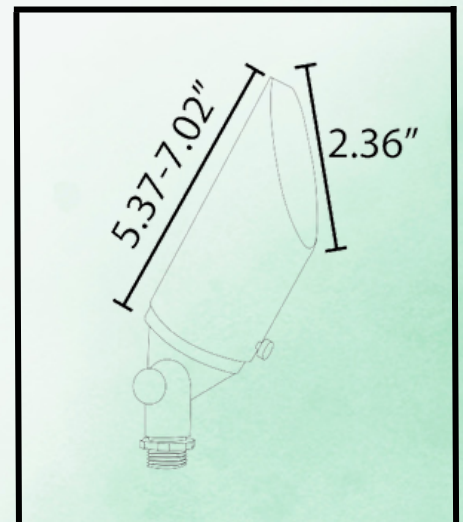

ABBA

LIGHTING USA

12V Landscape Light Specialist

- **POWER:**

12V MR16 LED BULB
"SOLD SEPARATELY"

- **BODY:**

HEAVY DUTY CAST
BRASS

- **WATERPROOF
  RATING:**

IP65

- **FINISH:**

NATURAL BRASS OR
DARK BRASS

- **WATERPROOF RATING:**

IP65

- **INCLUDED:**

ABS GROUND SPIKE

- **CERTIFICATE:**

ETL LISTED

SPB04 SPEC SHEET