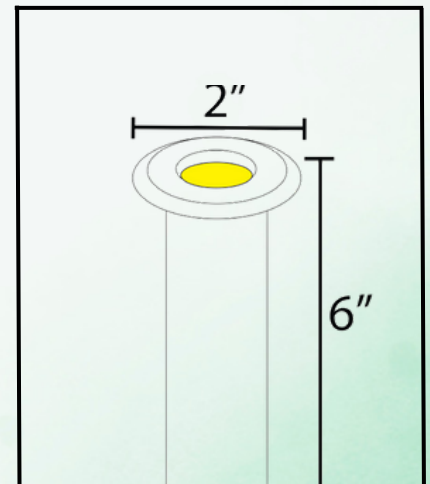

ABBA

LIGHTING USA

12V Landscape Light Specialist

- **POWER:**
  3W AC/DC LED
- **BODY:**
  HEAVY DUTY CAST BRASS
- **TEMPERATURE:**
  WARM WHITE 3000K OR COOL WHITE 5000K
- **WATERPROOF RATING:**
  IP65
- **FINISH:**
  BLACK OR STAINLESS STEEL
- **INCLUDED:**
  HOUSING
- **CERTIFICATE:**
  ETL LISTED

DM52 SPEC SHEET