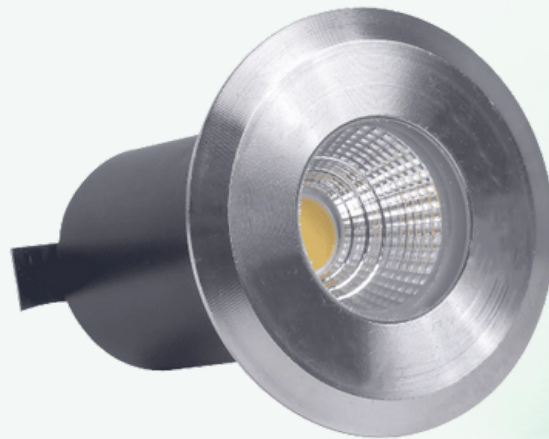

ABBA

LIGHTING USA

12V Landscape Light Specialist

- **POWER:**
3W AC/DC LED
- **BODY:**
HEAVY DUTY CAST BRASS
- **TEMPERATURE:**
WARM WHITE 3000K OR COOL WHITE 5000K
- **WATERPROOF RATING:**
IP65
- **FINISH:**
BLACK OR STAINLESS STEEL
- **INCLUDED:**
HOUSING
- **CERTIFICATE:**
ETL LISTED

WITH CASING

DM52 SPEC SHEET