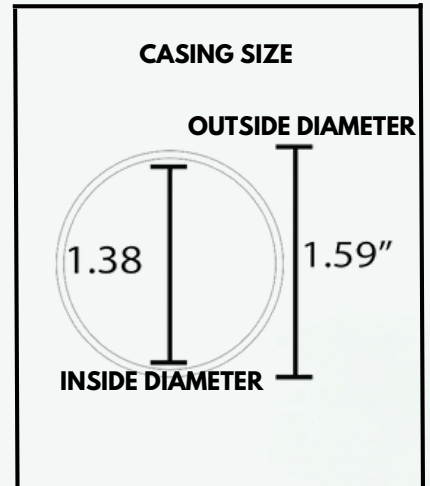

ABBA

LIGHTING USA

12V Landscape Light Specialist

- **POWER:**
3W AC/DC LED
- **BODY:**
HEAVY DUTY CAST BRASS
- **TEMPERATURE:**
WARM WHITE 3000K OR COOL WHITE 5000K
- **WATERPROOF RATING:**
IP65
- **FINISH:**
BLACK OR STAINLESS STEEL
- **INCLUDED:**
HOUSING
- **CERTIFICATE:**
ETL LISTED

WITH CASING

DM52 SPEC SHEET