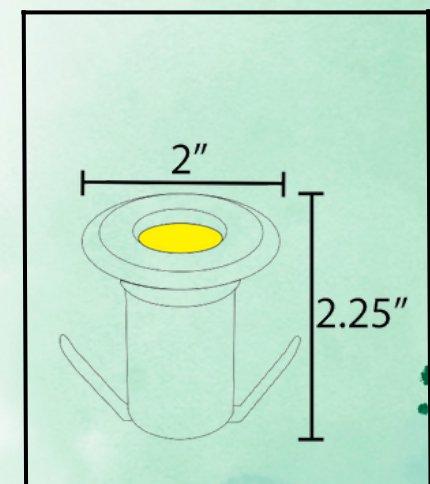

ABBA

LIGHTING USA

12V Landscape Light Specialist

- **POWER:**
  3W AC/DC LED
- **BODY:**
  HEAVY DUTY CAST BRASS
- **TEMPERATURE:**
  WARM WHITE 3000K OR COOL WHITE 5000K
- **WATERPROOF RATING:**
  IP65
- **FINISH:**
  BLACK OR STAINLESS STEEL
- **INCLUDED:**
  HOUSING
- **CERTIFICATE:**
  ETL LISTED

DM52 SPEC SHEET