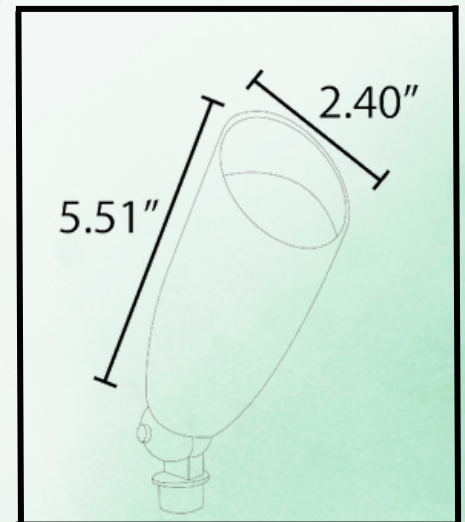

IP65

- **FINISH:**

BLACK AND BROWN

- **WATERPROOF RATING:**

IP65

- **INCLUDED:**

ABS GROUND SPIKE