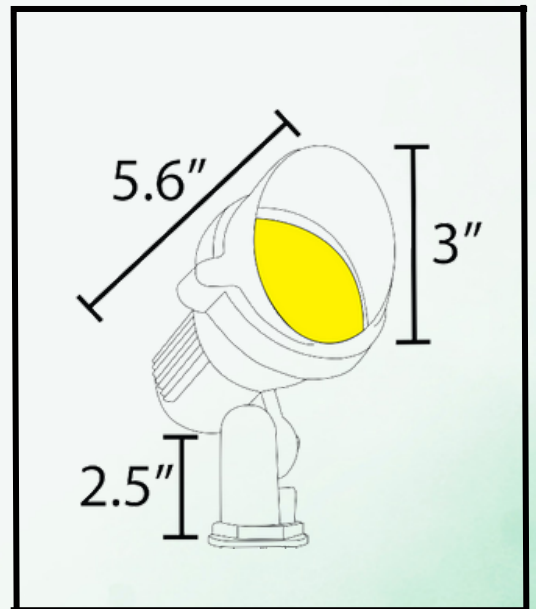

ABBA

LIGHTING USA

12V Landscape Light Specialist

- **POWER:**
9W AC/DC 12V
- **BODY:**
HEAVY DUTY CAST ALUMINUM
- **CURRENT:**
270 MA
- **LUMENS:**
>60
- **BEAM ANGLE:**
45°
- **TEMPERATURE:**

- **FINISH:**
BLACK
- **CERTIFIED:**
CE / ROHS

CDR85 SPEC SHEET