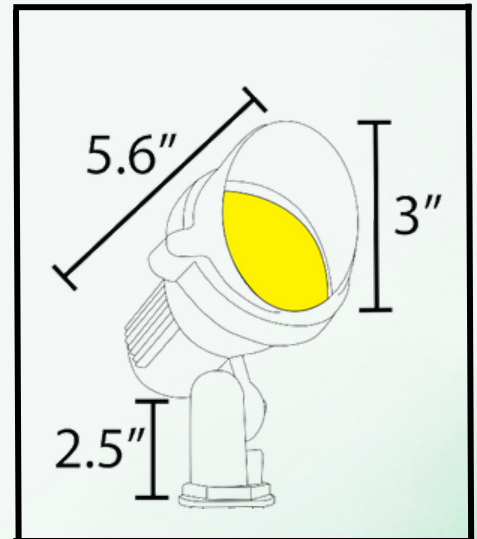

# ABBA

LIGHTING USA

*12V Landscape Light Specialist*

- **POWER:**  
9W AC/DC 12V
- **BODY:**  
HEAVY DUTY CAST  
ALUMINUM
- **LUMENS:**  
60 LM
- **BEAM ANGLE:**  
45°
- **TEMPERATURE:**  
3000K
- **FINISH:**  
BLACK
- **CURRENT:**  
270 MA

## CD85 SPEC SHEET