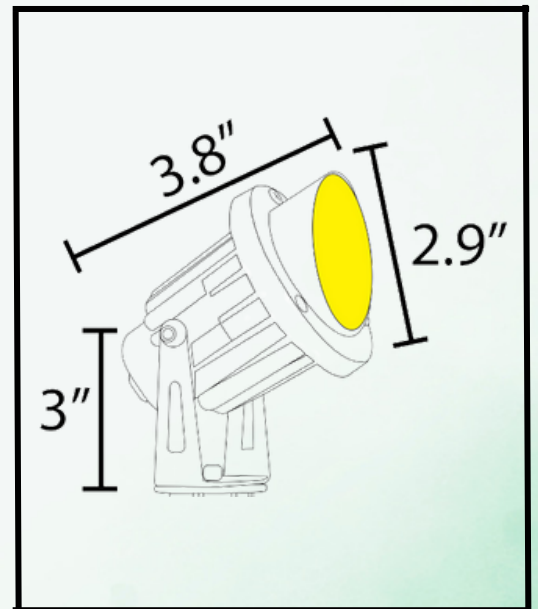

ABBA

LIGHTING USA

12V Landscape Light Specialist

- **POWER:**
7W COB AC/DC 12V
- **BODY:**
HEAVY DUTY CAST ALUMINUM
- **LUMENS:**
420 LM
- **BEAM ANGLE:**
45°
- **TEMPERATURE:**
3000K, 4000K & 5000K
- **FINISH:**
BLACK OR BROWN
- **CERTIFIED:**
CE / ROHS