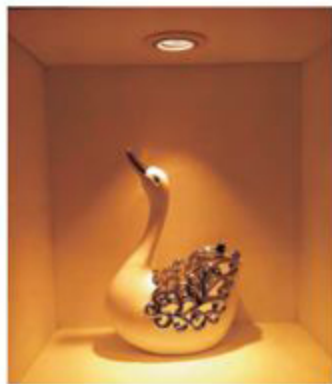

CB05	CB06
Material: Brushed Aluminium Size: $\varnothing 52\text{mm} \times \text{H}22\text{mm}$ Hole Dimension: $\varnothing 45\text{mm}$ Color: Silver Adjustable Angle: 26 degree up/down	Material: Brushed Aluminium Size: $60\text{mm} \times 60\text{mm} \times \text{H}23\text{mm}$ Hole Dimension: $\varnothing 50\text{mm}$ Color: Silver Adjustable Angle: 26 degree up/down

Specification

Power consumption	Power Input	Lum@3000K	Flux@1M	CRI
1W	DC350mA	70-80lm	102lx	≥ 90

If input AC100-240V, need to add external LED driver (DL3501)

Vertical&Horizontal Beamwidth Center Beam Lux

	24.2°	3000K 4000K 6000K			
0.3m		12.86cm	1231/1315LX	1442/1532LX	1645/1752LX
1.0m		42.88cm	108/102LX	130/138LX	235/245LX
1.5m		64.31cm	41/35LX	58/61LX	120/142LX
2.0m		85.75cm	26/29LX	32/35LX	61/73LX
3.0m		128.63cm	10/12LX	15/16LX	33/39LX

Accessory

LED driver, cable and connector, please refer page 56,60

Applications

Design for cabinet, showcase, shop area illumination